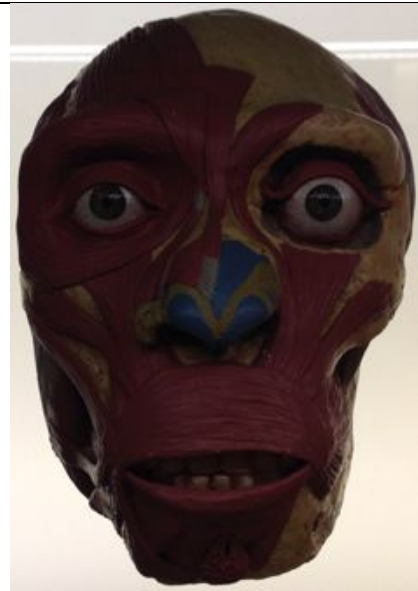

(put your picture over there →)

Lucy

- How old is this skeleton? 3.2 million years old
- What song was she named after? Lucy in the sky w/ diamonds
- How tall was she? Short

This rock has a picture of a Horse carved into it. Trace the picture with a pen in Notability.

What is this?
Cuneiform Tablet

Where was it found?
Iraq

How old is it?
4,040 years

The skull in this picture has two bite marks on it.

- Circle the bite marks
- What bit the skull? How do you know?

A leopard bit the skull because
The teeth of it fits.

Take a picture of a potto.

(put your picture over there →)

How similar is potto DNA to human DNA? 96 %

Take a picture of the oldest hominid fossil in the entire exhibit.

(← put your picture over there)

How old is this fossil? 72 million years
What is it? Sahelanthropus tchadensis

A diorama is a model of a scene. There are three dioramas in this gallery. Explain what is going on in the *Life During the Ice Age* diorama.

The man is bring wood for a fire. There is a cave and there is a woman in it. It is very cold.