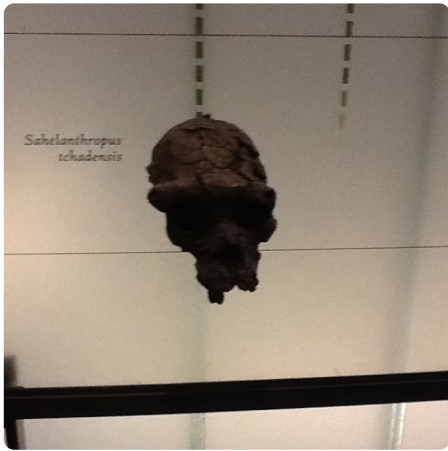

(put your picture over there →)

Lucy

- How old is this skeleton? 3.2 million years old
- What song was she named after? Lucy in the sky w/ diamonds
- How tall was she? Short

This rock has a picture of a Horse carved into it. Trace the picture with a pen in Notability.

What is this?
Cuneiform Tablet

Where was it found?
Iraq

How old is it?
4,040 years

The skull in this picture has two bite marks on it.

- Circle the bite marks
- What bit the skull? How do you know?

A leopard bit the skull because
The teeth of it fits.

Take a picture of a potto.

(put your picture over there →)

How similar is potto DNA to human DNA? 96 %

Take a picture of the oldest hominid fossil in the entire exhibit.

(← put your picture over there)

How old is this fossil? 72 million years
What is it? Sahelanthropus tchadensis

A diorama is a model of a scene. There are three dioramas in this gallery. Explain what is going on in the *Life During the Ice Age* diorama.

The man is bring wood for a fire. There is a cave and there is a woman in it. It is very cold.